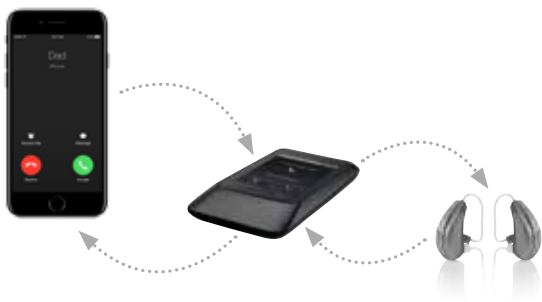

With many opportunities to customize SurfLink, set preferences and manage features, SurfLink accessories provide the personalization and control you want — no matter your lifestyle.

SURFLINK®

SurfLink Mobile 2

**All-in-one cell phone transmitter,
streamer and hearing aid
remote control**

Our compact cell phone transmitter, **SurfLink Mobile 2**, is an assistive listening device, media streamer and hearing aid remote all rolled into one. Our revolutionary JustTalk™ mode enables hands-free cell phone conversations by turning our wireless hearing aids into the phone microphone (picking up your voice and sending it to the person you're talking to) and receiver (their voice streams directly to your hearing aids).

SurfLink Mobile 2 also:

- Enhances one-on-one conversations in noisy environments
- Is ideal for listening in meetings or group settings
- Wirelessly streams sound from TVs or MP3 players using Bluetooth® or an audio connector cable

SurfLink Mini Mobile

A small and simple cell phone streaming solution

With the **SurfLink Mini Mobile**, you're able to connect any Bluetooth-ready mobile device to your hearing aids to stream phone calls. The SurfLink Mini Mobile adapter works with the SurfLink Remote Microphone 2 — one of our most proven and patient-preferred devices.