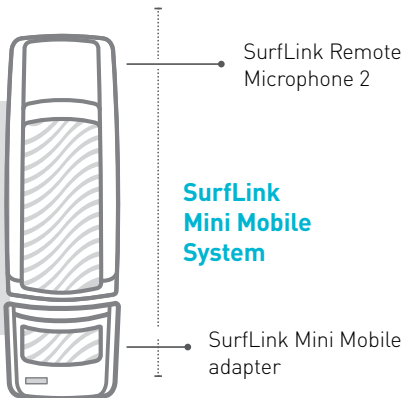

SurfLink Mini Mobile

A small and simple cell phone streaming solution

With the **SurfLink Mini Mobile**, you're able to connect any Bluetooth-ready mobile device to your hearing aids to stream phone calls. The SurfLink Mini Mobile adapter works with the SurfLink Remote Microphone 2 — one of our most proven and patient-preferred devices.

How it works:

Plug the Mini Mobile into the bottom of the SurfLink Remote Microphone 2. Then stream calls from any Bluetooth-ready mobile phone to your hearing aids.

*Discreet and lightweight,
SurfLink Mini Mobile connects
you to the people and things
you love most.*